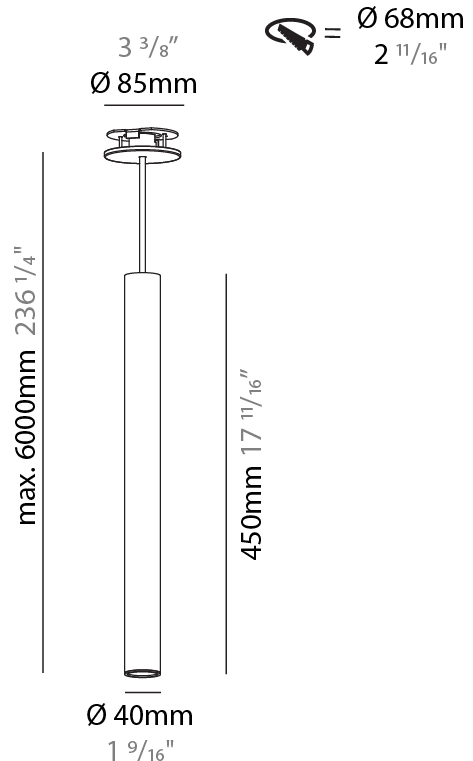

GENERAL

Series: Hangover
Subseries: Hangover Monopoint Recessed Canopy
Brand: Prolicht
Division: Architectural
Mounting Type: Suspension
Mounting Location: Ceiling
Subcategory: Pendant

PHYSICAL

Shape: Cylinder
Diameter (mm): 40
Diameter (in): 1 9/16
Height (mm): 450
Height (in): 17 11/16
Max. Overall Height (mm): 2450
Max. Overall Height (in): 96 7/16
Light Distribution: Downlight
Diffuser: Shine Ring 0-6
Fixture Finish: SSR / BKV / CWI / CRY / HAB / UFT / ITA / RUA / FTG / MYG / LOD / PUS / FRO / FUP / KIA / POP / BLS / SPG / MEY / GOH / GUM / CHC / COM / ABZ / JAG / OBR / MOS / ROR
Fixture Material: Aluminum
Cable Details: 2000mm / 6000mm Cable in White / Black / Orange / Red
Cut-out Measurements: 68mm / 2 11/16"

ELECTRICAL

Lamp Type: LED (Zhaga Standard)
Input Wattage (W): 10.9
Total Output Wattage (W): 9
Dimming: Non-Dimmable
Driver Included: Yes
Driver Location: Integrated
Driver Type: Constant Current
Driver Class: Class 2
Input Voltage (V): 120
Constant Current (mA): 500
Upon Request: Remote: 0-10Vdc dimming / Phase dimming 120Vac

LED

Number of LEDs: 1
Color Temperature (°K): 2700 / 3000 / 4000
Max. Delivered Lumen (lm): 842
CRI: >90 CRI
Lamp Life (hrs): 50000
Upon Request: ***3500K available in minimum quantities (larger quantities upon request)

OPTICAL

Reflector°: 40 / 50

RATINGS AND CERTIFICATIONS

Certified By: Certified for North American Standards
IP rating: IP20